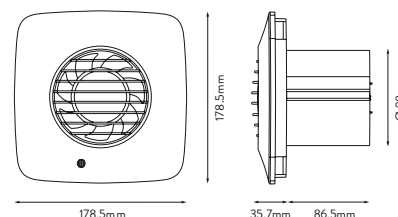

Models	Design	Timer (adjustable from 30s - 30mins)	Pullcord	Humidistat (50-90% RH)
DX100BS	93017AW	■		
DX100BTS	93018AW	■	✓	
DX100BPS	93002AW	■	✓	
DX100BHTS	93019AW	■	✓	✓
DX100BHPTS	93020AW	■	✓	✓

Technical Details

	All Models
No. of Speeds	2
Power (W)	6.0 / 6.7
Duct Size (mm)	100
Flow rate (l/s)	15/21
Flow rate (m3/h)	54/76
Noise dB(A)3m	22/34
Specific Fan Power (W/l/s)	0.40/0.32
IPX Rating	4
Motor Type	AC
Backdraught shutters	X
Height (mm) square	178.5
Width (mm) square	178.5
Depth (mm)	122.2
Colour	White

Dimensions

Country of Origin	Ireland
Guarantee Period	2 Years